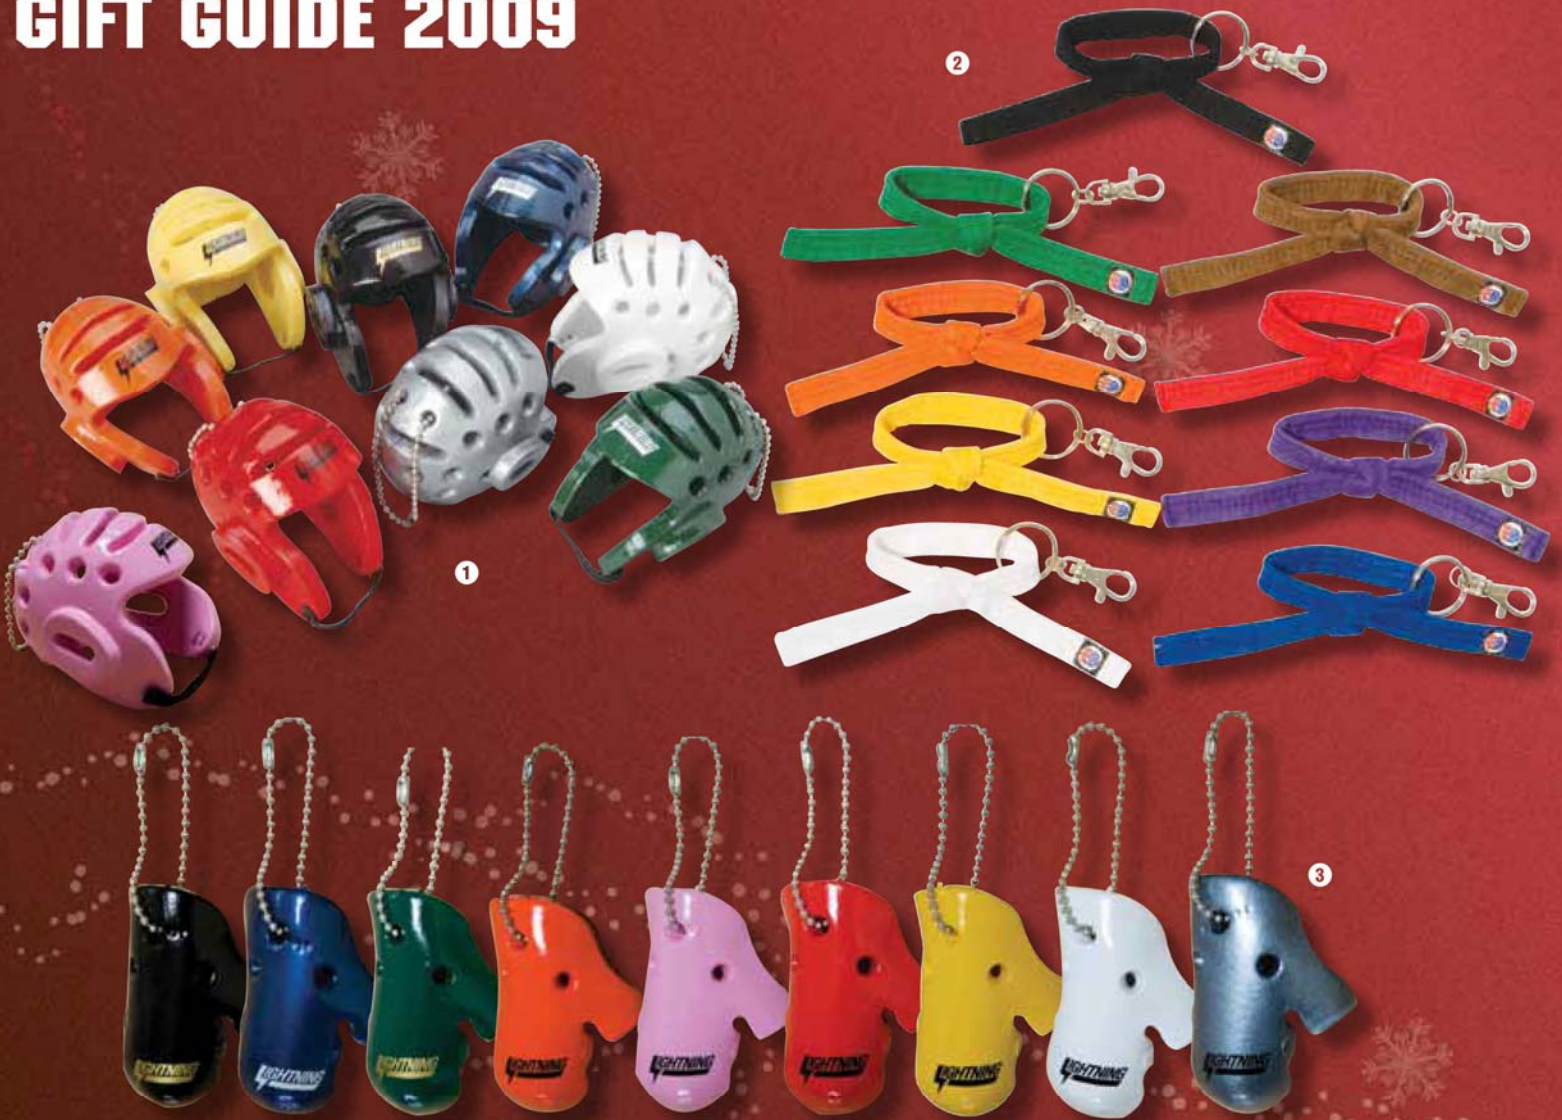

Suggested Retail \$69.95 set of 2 pair

Black	#19965
Blue	#19966
Green	#19967
Purple	#19968
Red	#19969

3 SAMURAI LETTER OPENER W/STAND

A great accessory for your desktop. Measures 8" overall. Stand included. #10372

Suggested Retail \$9.95 ea.

3

GIFT GUIDE 2009

❶ LIGHTNING MINI-HEADGUARD KEYCHAINS

These keychains are small replicas of the Lightning Headguards! Made of 1/4" dipped foam. Includes elastic chin strap and key chain. Approximately 3" tall.